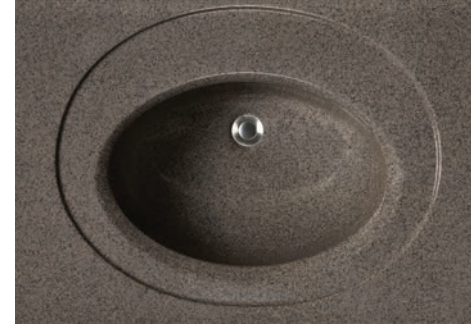

Oval, Recessed

Bowl Dimensions inside Recess:
19" Top 10-1/4"D, 15-1/4"W, 6-5/8"H
22" Top 12"D, 17-1/4"W, 6"H