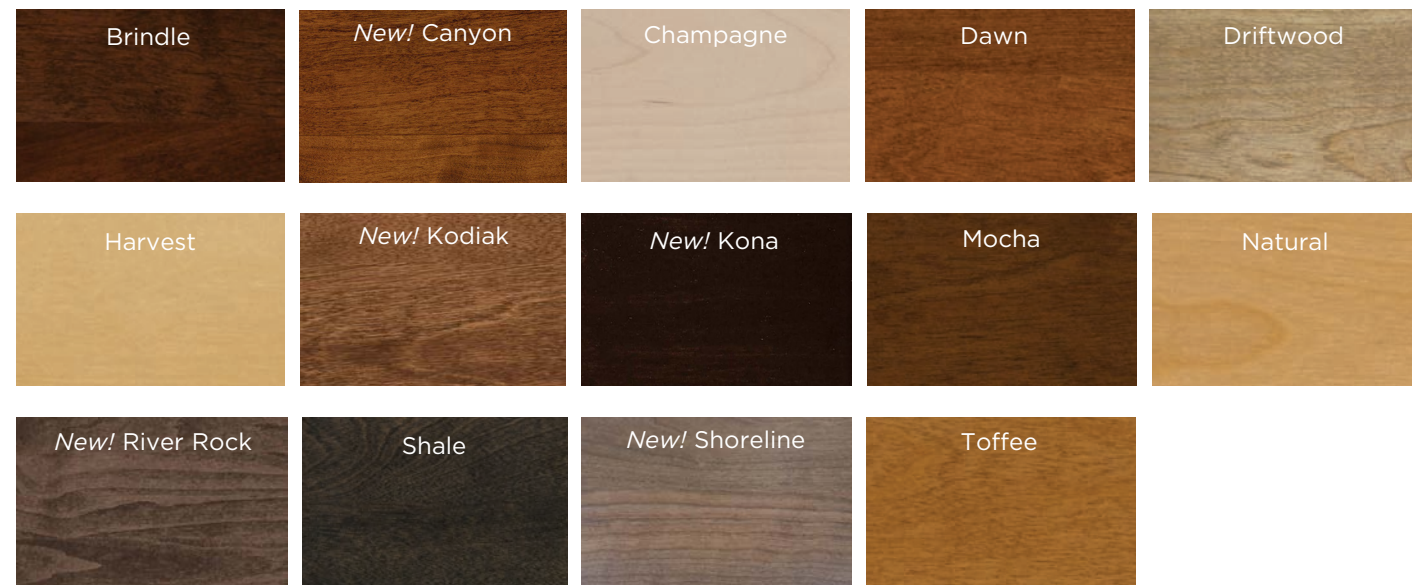

*SN-K11

Riverside

(also available in Classic)

*124MC

vanity style Riverside
species Walnut
finish Dawn
top Custom, White
bowl Newport
legs Vanity Leg Base
mirror style Round

vanity style Sullivan
species MDF
finish Midnight Matte Foil
top Custom, White
bowl Wave
mirror style XSCM24

CLASSIC, FURNITURE, & LINEA: WOOD & COLOR

WOOD SPECIES OPTIONS *(shown in Natural)*

FINISH / STAIN OPTIONS *(shown on Birch wood)*

FINISH / GLAZE OPTIONS *(shown on Birch wood)*

SOLID COLOR / PAINT OPTIONS