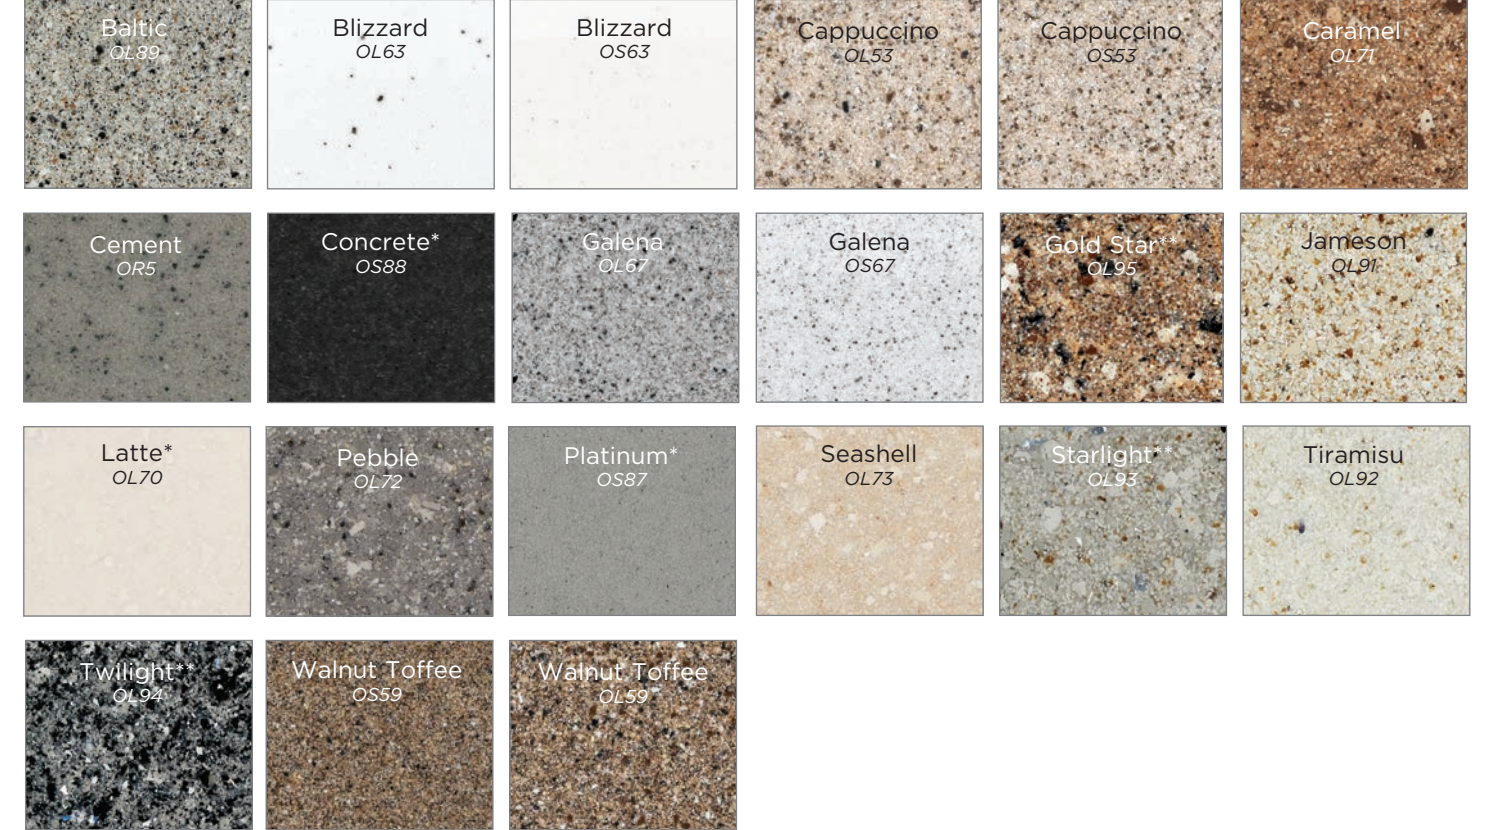

VANITY TOP: COLOR OPTIONS

FAUX GRANITE

* AVAILABLE IN GLOSS ONLY ** METALLIC FLECK

MARBLE

SOLID COLOR

QUARTZ