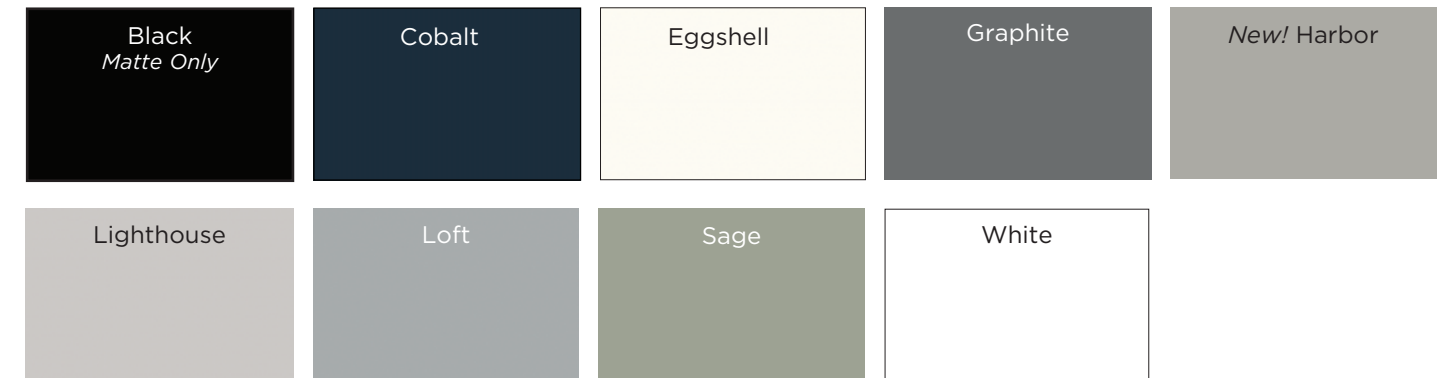

CLASSIC, FURNITURE, & LINEA: WOOD & COLOR

WOOD SPECIES OPTIONS *(shown in Natural)*

FINISH / STAIN OPTIONS *(shown on Birch wood)*

FINISH / GLAZE OPTIONS *(shown on Birch wood)*

SOLID COLOR / PAINT OPTIONS